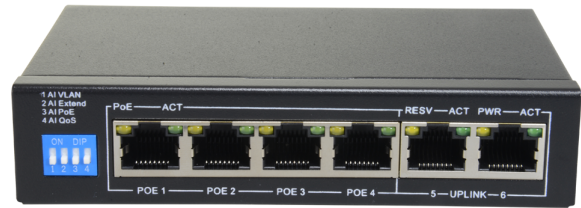

SF-SW0604POE-60

PoE Switch

4 PoE port(s) + 2 Up-link port(s)

Speed up to 100 Mbps on all ports

Up to 60W in total for all ports

Bandwidth 1.2 Gbps

Standard IEEE802.3af (PoE) / at
(PoE+)

Safire

Desktop Switch

4 ports RJ45 10/100 Mbps + 2 Uplink Port 10/100 Mbps

4 PoE ports (ports 1-4)

Supports Ai VLAN/Ai QoS/Ai PoE/ Ai Extend

Supports PoE up to 30W for each port

Compatible with PoE IEEE802.3af/at

Specifications

Interface 4 RJ45 PoE port(s) + 2 Up-link port(s)

Port speed 10/100 Mbps

Bandwidth Up to 1.2Gbps

Power supply Up to 60 W in total for all ports

PoE features IEEE 802.3af PoE

Smart Features Ai VLAN/Ai Extend/Ai QOS/Ai PoE

Power DC 51 V / 2.5 A

Operating temperature 0° C - 40° C

Dimensions / Weight 75 (D) x 27 (H) x 125 (W) mm / 750 g