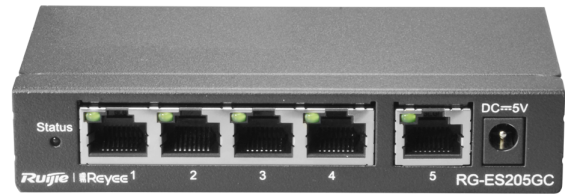

RG-ES205GC

Reyee Switch Cloud Layer 2

5 RJ45 Gigabit ports

Port speed 10/100/1000 Mbps

Plug & Play

VLAN/Port Isolation/Loop Detection

Port Speed Limit

Reyee

Manageable Desktop Switch

5 mbps ports RJ45 10/100/1000

Plug & Play

Energy Saving Technology

Powerful and intuitive operation with the free Ruijie Cloud

Specifications

Brand	Reyee
Interface	5 mbps ports RJ45 10/100/1000
Port speed RJ45	5x 10/100/1000Mbps
Power	100 ~240 V with external power adapter
Operating temperature	0° C ~ 40° C
Dimensions	75 (D) x 24 (H) x 119 (W) mm
Weight	360 g (with package)
Management Protocols	Web/Cloud/APP