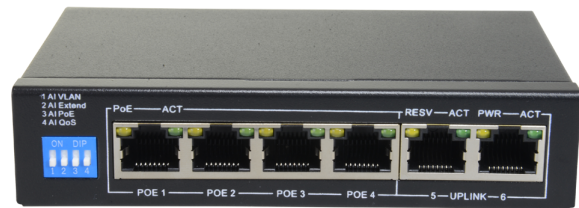

SF-SW0604POE-G-60

PoE Switch

4 PoE port(s) + 2 Up-link port(s)

Speed up to 1000 Mbps on all ports

Up to 60W in total for all ports

Bandwidth 12 Gbps

Standard IEEE802.3af (PoE) / at
(PoE+)

Safire

Desktop Switch

4 ports RJ45 10/100/1000 Mbps + 2 Uplink Port 10/100/1000 Mbps

4 PoE ports (ports 1-4)

Supports Ai VLAN/Ai QoS/Ai PoE/ Ai Extend

Supports PoE power supply up to 58W in total for all ports

Compatible with PoE IEEE802.3af/at

Specifications

Interface 4 RJ45 PoE port(s) + 2 Up-link port(s)

Port speed 10/100/1000 Mbps

Bandwidth Up to 12Gbps

Power supply Up to 60 W in total

PoE features IEEE 802.3af PoE

Smart Features Ai VLAN/Ai Extend/Ai QOS/Ai PoE

Power DC 51 V / 2.5 A

Operating temperature 0° C - 40° C

Dimensions / Weight 27 (D) x 75 (H) x 125 (W) mm / 500 g